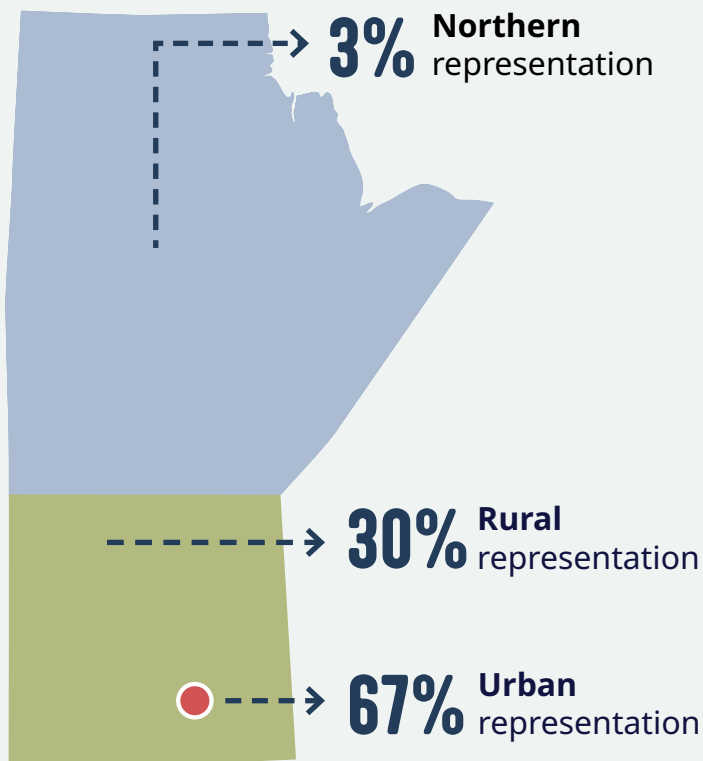

2024-2025

Student Advisory Council

30 HIGH SCHOOL STUDENT MEMBERS

With **diverse interests, identities, backgrounds,** and **perspectives** from across Manitoba, the council's make-up reflects the **diversity of the student population** throughout the province. Members contribute valuable insights that create positive change in our province.

20%

Members that identify as being **Indigenous**

53%

Members that identify as being a **visible minority**

30%

Members that can speak both **English** and **French**